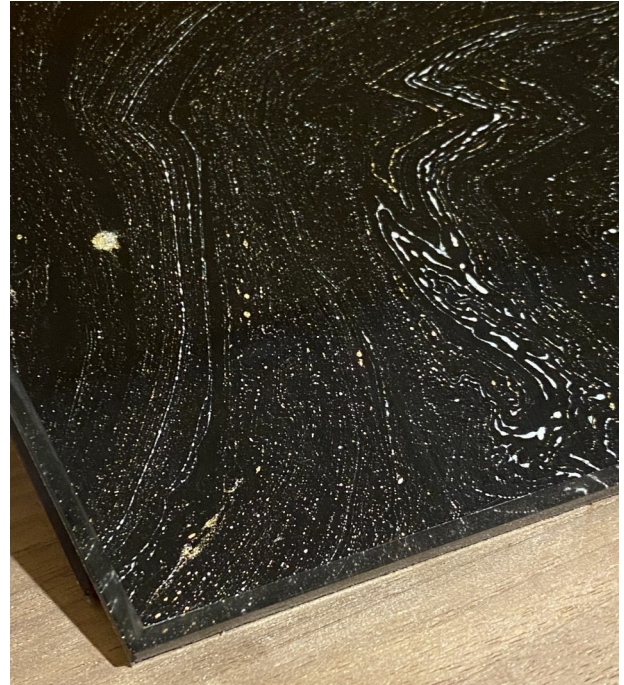

## Ostinato™ Decorative Papers

Using our brand of Royal Papers and sourced Wall Coverings, you can create your own works of art, possibly as feature pieces, or decorative laminated glass panels for elevator cabs, framed and back lit elevations, backsplashes, cabinet doors and even horizontal surfaces for credenza tops. Our aluminum backing allows for numerous options.

Royal Papers (shown above and right) come in sheets 22" wide x 32" tall from edge to edge. We don't see that as a limitation, only a challenge of one's creativity.

The current line of wall covering material we are using, shown too the right, is rather couture. Most are available in rolls 45" wide, with maybe 500 to 1000 linear feet. These can be used just like the Royal Papers, or within an elevation where you might already be using the wall covering, but need something with a little more resistance to wear - in certain applications.